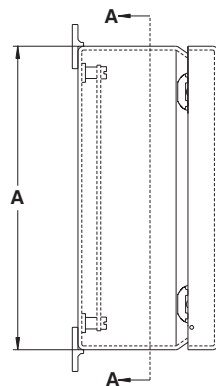

door is open, A high quality, robotically poured-in-place, eam-less gasket ensures a complete and durable water tight seal. The enclosure can be internally or externally mounted using the included wall mounting feet. These feet have oblong holes to facilitate installation. **Each enclosure comes complete with a 14 GA galvanized inner panel,** which mounts on welded nuts.

NOTE: - TWO MOUNTING FEET IF B=4" OR LESS

CATALOG NUMBER	DIMENSIONS							SHIP WGHT LBS.
	A	B	C	D	E	F	G	
5412 ESSC120202	12	2	2.312	No.Pan.	No.Pan.	12.750	----	3
5412 ESSC040403	4	4	3.312	No.Pan.	No.Pan.	4.750	----	2
5412 ESSC060403	6	4	3.312	4.880	2.880	6.750	----	3
5412 ESSC060404	6	4	4.312	4.880	2.880	6.750	----	4
5412 ESSC060604	6	6	4.312	4.880	4.880	6.750	4.000	5
5412 ESSC080604	8	6	4.312	6.880	4.880	8.750	4.000	6
5412 ESSC080804	8	8	4.312	6.880	6.880	8.750	6.000	8
5412 ESSC100804	10	8	4.312	8.880	6.880	10.750	6.000	9
5412 ESSC101004	10	10	4.312	8.880	8.880	10.750	8.000	10
5412 ESSC120404	12	4	4.312	10.880	2.880	12.750	----	6
5412 ESSC160404	16	4	4.312	14.880	2.880	16.750	----	6
5412 ESSC121005	12	10	5.312	10.880	8.880	12.750	8.000	13
5412 ESSC080606	8	6	6.312	8.880	4.880	8.750	4.000	7
5412 ESSC100806	10	8	6.312	8.880	6.880	10.750	6.000	10
5412 ESSC101006	10	10	6.312	8.880	8.880	10.750	8.000	11
5412 ESSC120606	12	6	6.312	10.880	4.880	12.750	4.000	9
5412 ESSC121206	12	12	6.312	10.880	10.880	12.750	10.000	15
5412 ESSC141206	14	12	6.312	12.880	10.880	14.750	10.000	19
5412 ESSC160606	16	6	6.312	14.880	4.880	16.750	4.000	11
5412 ESSC161406	16	14	6.312	14.880	12.880	16.750	12.000	23
5412 ESSC141208	14	12	8.312	12.880	10.880	14.750	10.000	20
5412 ESSC161410	16	14	10.312	14.880	12.880	16.750	12.000	25