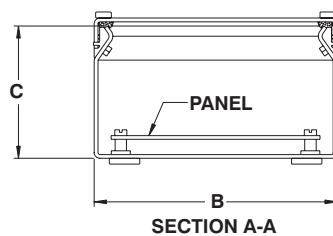

door is open, A high quality, robotically poured-in-place, eam-less gasket ensures a complete and durable water tight seal. The enclosure can be internally or externally mounted using the included wall mounting feet. These feet have oblong holes to facilitate installation. **Each enclosure comes complete with a 14 GA galvanized inner panel,** which mounts on welded nuts.

NOTE: - TWO MOUNTING FEET IF B=4" OR LESS

CATALOG NUMBER	DIMENSIONS							SHIP WGHT LBS.
	A	B	C	D	E	F	G	
5412 ESSC120202	12	2	2.312	No.Pan.	No.Pan.	12.750	----	3
5412 ESSC040403	4	4	3.312	No.Pan.	No.Pan.	4.750	----	2
5412 ESSC060403	6	4	3.312	4.880	2.880	6.750	----	3
5412 ESSC060404	6	4	4.312	4.880	2.880	6.750	----	4
5412 ESSC060604	6	6	4.312	4.880	4.880	6.750	4.000	5
5412 ESSC080604	8	6	4.312	6.880	4.880	8.750	4.000	6
5412 ESSC080804	8	8	4.312	6.880	6.880	8.750	6.000	8
5412 ESSC100804	10	8	4.312	8.880	6.880	10.750	6.000	9
5412 ESSC101004	10	10	4.312	8.880	8.880	10.750	8.000	10
5412 ESSC120404	12	4	4.312	10.880	2.880	12.750	----	6
5412 ESSC160404	16	4	4.312	14.880	2.880	16.750	----	6
5412 ESSC121005	12	10	5.312	10.880	8.880	12.750	8.000	13
5412 ESSC080606	8	6	6.312	8.880	4.880	8.750	4.000	7
5412 ESSC100806	10	8	6.312	8.880	6.880	10.750	6.000	10
5412 ESSC101006	10	10	6.312	8.880	8.880	10.750	8.000	11
5412 ESSC120606	12	6	6.312	10.880	4.880	12.750	4.000	9
5412 ESSC121206	12	12	6.312	10.880	10.880	12.750	10.000	15
5412 ESSC141206	14	12	6.312	12.880	10.880	14.750	10.000	19
5412 ESSC160606	16	6	6.312	14.880	4.880	16.750	4.000	11
5412 ESSC161406	16	14	6.312	14.880	12.880	16.750	12.000	23
5412 ESSC141208	14	12	8.312	12.880	10.880	14.750	10.000	20
5412 ESSC161410	16	14	10.312	14.880	12.880	16.750	12.000	25