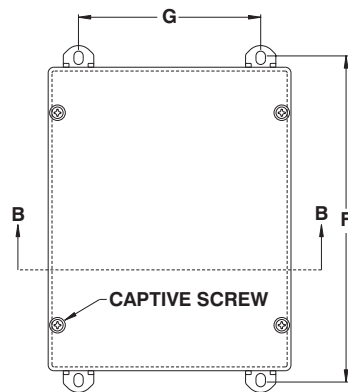

NEMA 4-12 ENCLOSURES

5412 ESSC

OIL & DUST TIGHT LIFT-OFF COVER ENCLOSURE (BOLT-ON FEET)

The 5412 ESSC screw cover oil and dust tight enclosures are used indoors or outdoors to protect the enclosed controls from dust, dirt, oil and water splashing. The box and cover are made of high quality 16 GA steel, with all seams continuously welded. The opening has a curled lip around all sides to increase rigidity and prevent dripping water from entering the enclosure when the

door is open, A high quality, robotically poured-in-place, eam-less gasket ensures a complete and durable water tight seal. The enclosure can be internally or externally mounted using the included wall mounting feet. These feet have oblong holes to facilitate installation. **Each enclosure comes complete with a 14 GA galvanized inner panel,** which mounts on welded nuts.

Enclosures are finished with heat fused powder paint, electrostatically applied on a pretreated base. Box is ANSI/ASA 61 smooth gray.

**CSA Certified / UL Listed
NEMA/EEMAC 4-12 / IP66**

Refer to p.734 to validate choice of substrate for the application

NOTE: - TWO MOUNTING FEET IF B=4" OR LESS