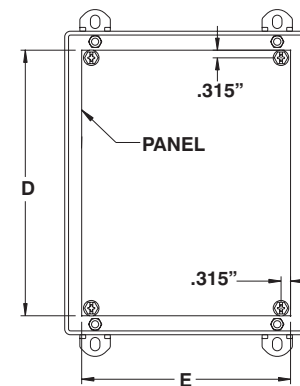

door is open, A high quality, robotically poured-in-place, eam-less gasket ensures a complete and durable water tight seal. The enclosure can be internally or externally mounted using the included wall mounting feet. These feet have oblong holes to facilitate installation. **Each enclosure comes complete with a 14 GA galvanized inner panel,** which mounts on welded nuts.

NOTE: - TWO MOUNTING FEET IF B=4" OR LESS

CATALOG NUMBER	DIMENSIONS							SHIP WGHT LBS.
	A	B	C	D	E	F	G	
5412 ESSC120202	12	2	2.312	No.Pan.	No.Pan.	12.750	----	3
5412 ESSC040403	4	4	3.312	No.Pan.	No.Pan.	4.750	----	2
5412 ESSC060403	6	4	3.312	4.880	2.880	6.750	----	3
5412 ESSC060404	6	4	4.312	4.880	2.880	6.750	----	4
5412 ESSC060604	6	6	4.312	4.880	4.880	6.750	4.000	5
5412 ESSC080604	8	6	4.312	6.880	4.880	8.750	4.000	6
5412 ESSC080804	8	8	4.312	6.880	6.880	8.750	6.000	8
5412 ESSC100804	10	8	4.312	8.880	6.880	10.750	6.000	9
5412 ESSC101004	10	10	4.312	8.880	8.880	10.750	8.000	10
5412 ESSC120404	12	4	4.312	10.880	2.880	12.750	----	6
5412 ESSC160404	16	4	4.312	14.880	2.880	16.750	----	6
5412 ESSC121005	12	10	5.312	10.880	8.880	12.750	8.000	13
5412 ESSC080606	8	6	6.312	8.880	4.880	8.750	4.000	7
5412 ESSC100806	10	8	6.312	8.880	6.880	10.750	6.000	10
5412 ESSC101006	10	10	6.312	8.880	8.880	10.750	8.000	11
5412 ESSC120606	12	6	6.312	10.880	4.880	12.750	4.000	9
5412 ESSC121206	12	12	6.312	10.880	10.880	12.750	10.000	15
5412 ESSC141206	14	12	6.312	12.880	10.880	14.750	10.000	19
5412 ESSC160606	16	6	6.312	14.880	4.880	16.750	4.000	11
5412 ESSC161406	16	14	6.312	14.880	12.880	16.750	12.000	23
5412 ESSC141208	14	12	8.312	12.880	10.880	14.750	10.000	20
5412 ESSC161410	16	14	10.312	14.880	12.880	16.750	12.000	25